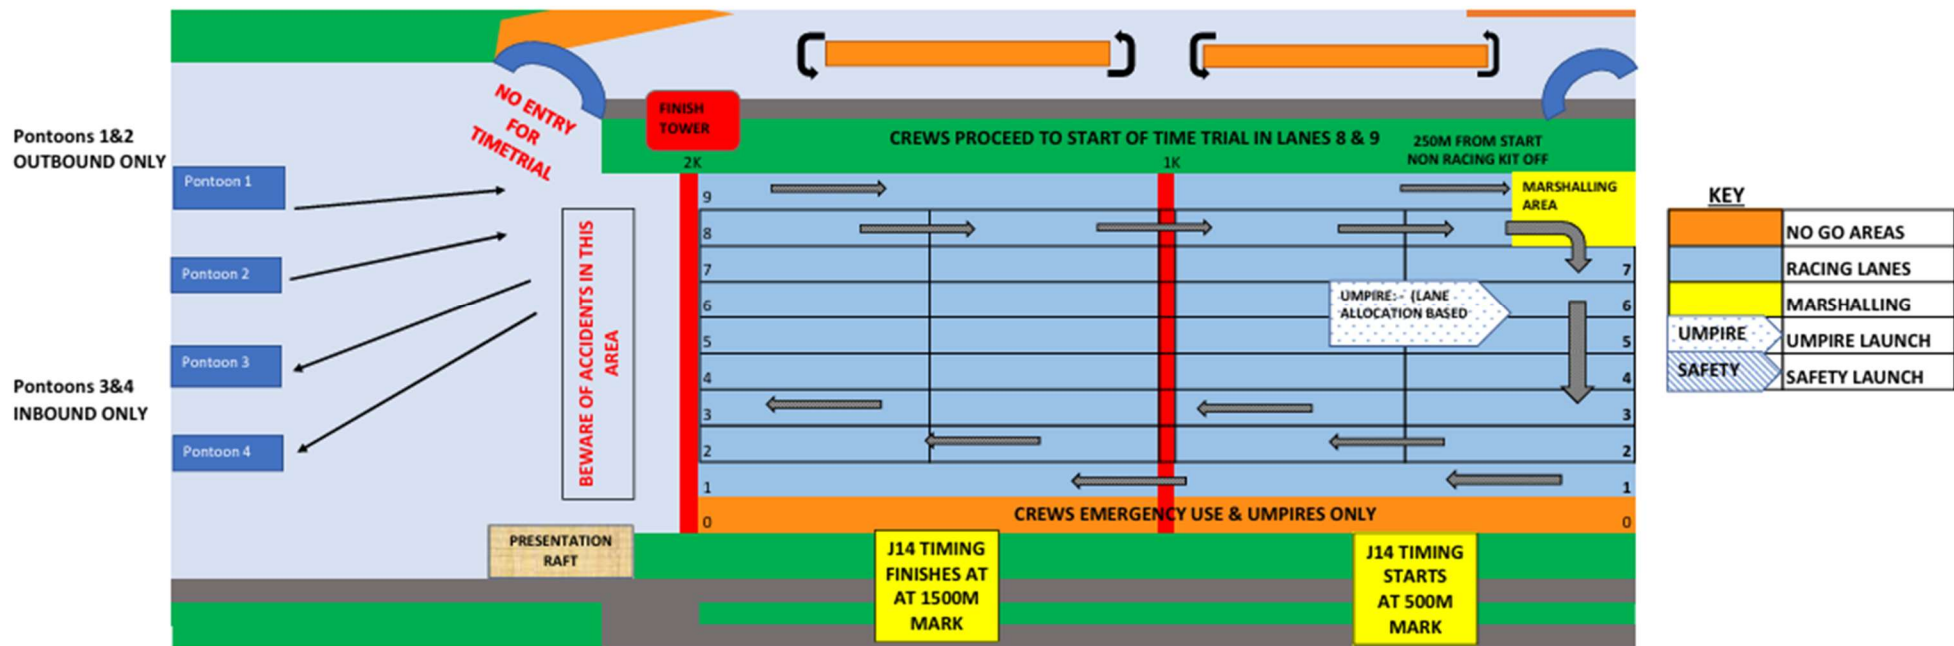

TIMETRIALS FRIDAY J14 OVER 1000M I.E. 500M - 1500M

J14 SIDE BY SIDE RACING FRIDAY