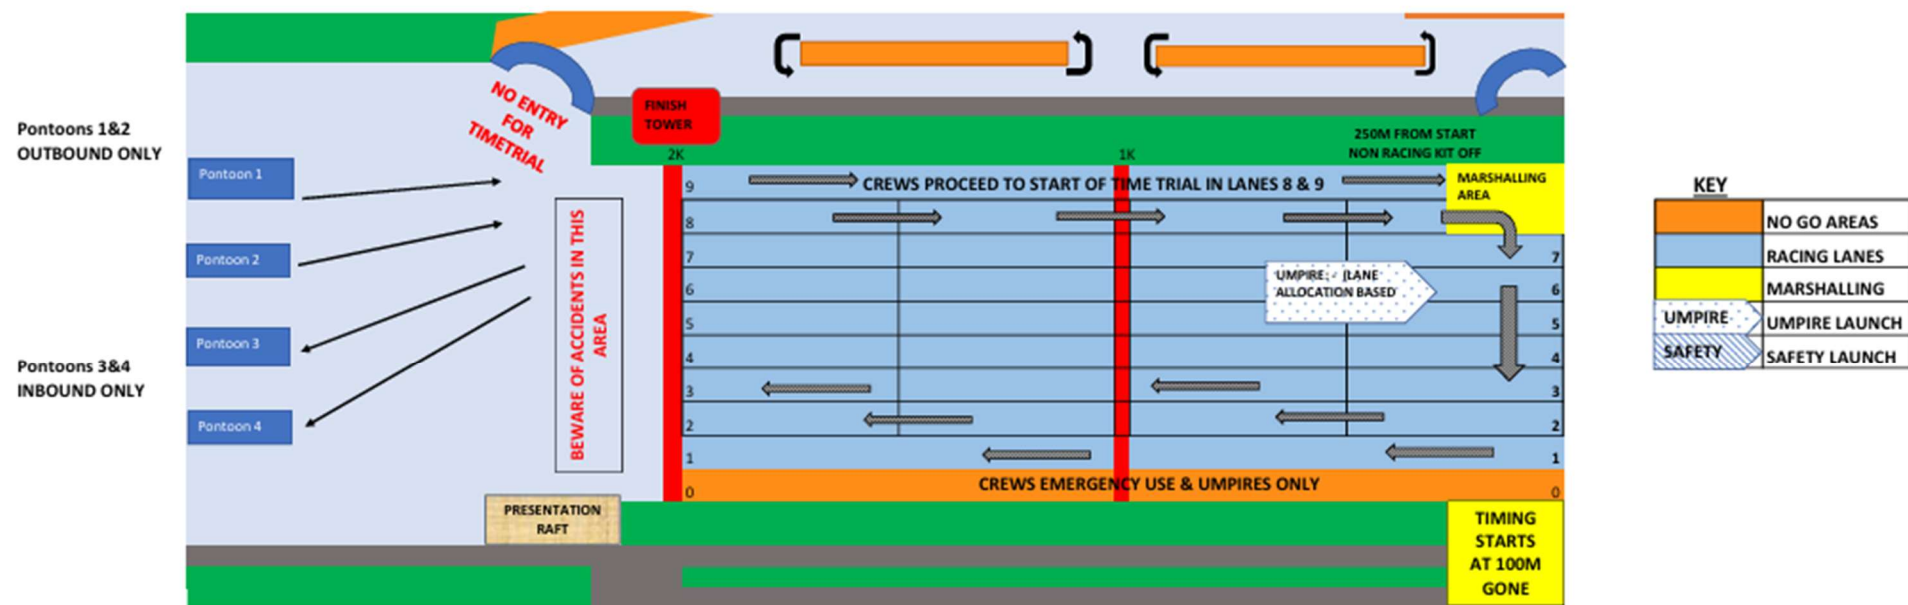

TIMETRIALS J15 - 1900M FROM 100M GONE TO FINISH TOWER

PLEASE NOTE: WARMING UP BY TURNING INTO LANES 1-7 IS NOT ALLOWED.

SIDE BY SIDE RACING J15